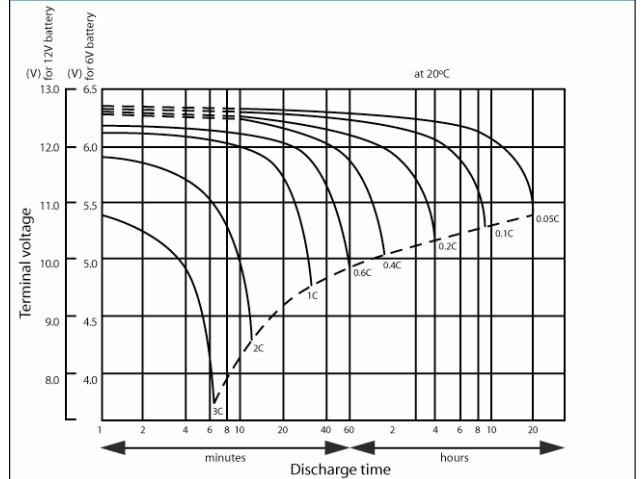

CPC 38-12I

Cyclic battery
Dimensions (mm)

Standard terminal (mm)

| | | |
|--------------------------------|----------------------------|----------------|
| Nominal voltage | 12 V DC | |
| Nominal Capacity (10HR, 20°C): | 38 Ah | |
| Nominal Capacity (20HR, 20°C): | 41,8 Ah | |
| Internal resistance | Approx. 18 m Ω | |
| Maximum charging current | 11,4 A | |
| Maximum discharge current | 513 A (5 sec.) | |
| Operating temperature range | -20°C ~ 50°C | |
| Float use/ cycle use | 13,6 – 13,8V/ 14,5 – 14,9V | |
| Standard terminal | Threaded Insert 6 mm | |
| Housing material | ABS FR GLASS HB | |
| Dimensions | length | 197 mm |
| | width | 165 mm |
| | height | 170 mm (±1 mm) |
| Approx. Weight | 14,5 kg | |
| Packing | 1 pcs/box | |

Charging characteristics

Discharge characteristics curves

Relationship between charging voltage and temperature

Cycle service life in relation to depth and discharge

Models available

| Model | capacity (Ah) | Dimensions (mm) | weight |
|--------------|---------------|--------------------|---------|
| CPC 9 - 12 | 9 | 151 x 65 x 100 | 2.6 kg |
| CPC 10 - 12 | 10 | 151 x 65 x 111 | 3.5 kg |
| CPC 12 - 12 | 12 | 151 x 98 x 101 | 3.7 kg |
| CPC 18 - 12 | 18 | 181,5 x 77 x 167,5 | 6 kg |
| CPC 24 - 12 | 24 | 166,5 x 175 x 125 | 8.9 kg |
| CPC 24 - 12G | 24 | 166,5 x 175 x 125 | 8.9 kg |
| CPC 33 - 12 | 33 | 195 x 130 x 180 | 11.2 kg |
| CPC 38 - 12 | 38 | 197 x 165 x 170 | 14.5 kg |
| CPC 55 - 12 | 55 | 228 x 138 x 208 | 19 kg |
| CPC 60 - 12 | 60 | 278 x 175 x 190 | 21.5 kg |
| CPC 75 - 12 | 75 | 259 x 168 x 208 | 23.3 kg |
| CPC 90 - 12 | 90 | 306 x 173 x 212 | 29 kg |
| CPC 110 - 12 | 110 | 330 x 173 x 220 | 31 kg |
| CPC 120 - 12 | 120 | 410 x 177 x 225 | 35 kg |
| CPC 135 - 12 | 135 | 344 x 171 x 280 | 46,3 kg |
| CPC 150 - 12 | 150 | 485 x 170 x 242 | 43 kg |
| CPC 160 - 12 | 160 | 530 x 209 x 214 | 41 kg |
| CPC 200 - 12 | 200 | 522 x 240 x 224 | 61 kg |