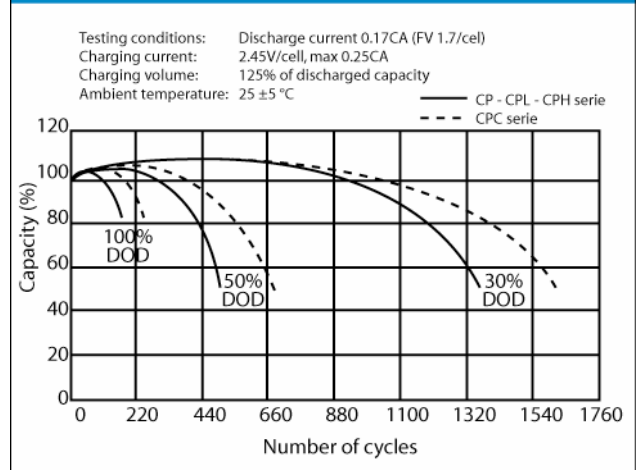

CPC 38-12I

Cyclic battery
Dimensions (mm)

Standard terminal (mm)

| | | |
|--------------------------------|----------------------------|----------------|
| Nominal voltage | 12 V DC | |
| Nominal Capacity (10HR, 20°C): | 38 Ah | |
| Nominal Capacity (20HR, 20°C): | 41,8 Ah | |
| Internal resistance | Approx. 18 m Ω | |
| Maximum charging current | 11,4 A | |
| Maximum discharge current | 513 A (5 sec.) | |
| Operating temperature range | -20°C ~ 50°C | |
| Float use/ cycle use | 13,6 – 13,8V/ 14,5 – 14,9V | |
| Standard terminal | Threaded Insert 6 mm | |
| Housing material | ABS FR GLASS HB | |
| Dimensions | length | 197 mm |
| | width | 165 mm |
| | height | 170 mm (±1 mm) |
| Approx. Weight | 14,5 kg | |
| Packing | 1 pcs/box | |

Charging characteristics

Discharge characteristics curves

Relationship between charging voltage and temperature

Cycle service life in relation to depth and discharge

Models available

| Model | capacity (Ah) | Dimensions (mm) | weight |
|--------------|---------------|--------------------|---------|
| CPC 9 - 12 | 9 | 151 x 65 x 100 | 2.6 kg |
| CPC 10 - 12 | 10 | 151 x 65 x 111 | 3.5 kg |
| CPC 12 - 12 | 12 | 151 x 98 x 101 | 3.7 kg |
| CPC 18 - 12 | 18 | 181,5 x 77 x 167,5 | 6 kg |
| CPC 24 - 12 | 24 | 166,5 x 175 x 125 | 8.9 kg |
| CPC 24 - 12G | 24 | 166,5 x 175 x 125 | 8.9 kg |
| CPC 33 - 12 | 33 | 195 x 130 x 180 | 11.2 kg |
| CPC 38 - 12 | 38 | 197 x 165 x 170 | 14.5 kg |
| CPC 55 - 12 | 55 | 228 x 138 x 208 | 19 kg |
| CPC 60 - 12 | 60 | 278 x 175 x 190 | 21.5 kg |
| CPC 75 - 12 | 75 | 259 x 168 x 208 | 23.3 kg |
| CPC 90 - 12 | 90 | 306 x 173 x 212 | 29 kg |
| CPC 110 - 12 | 110 | 330 x 173 x 220 | 31 kg |
| CPC 120 - 12 | 120 | 410 x 177 x 225 | 35 kg |
| CPC 135 - 12 | 135 | 344 x 171 x 280 | 46,3 kg |
| CPC 150 - 12 | 150 | 485 x 170 x 242 | 43 kg |
| CPC 160 - 12 | 160 | 530 x 209 x 214 | 41 kg |
| CPC 200 - 12 | 200 | 522 x 240 x 224 | 61 kg |