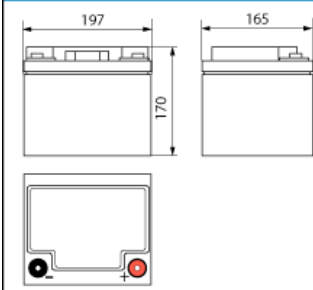

CPC 38-12I

Cyclic battery
Dimensions (mm)

Standard terminal (mm)

| | | |
|--------------------------------|----------------------------|----------------|
| Nominal voltage | 12 V DC | |
| Nominal Capacity (10HR, 20°C): | 38 Ah | |
| Nominal Capacity (20HR, 20°C): | 41,8 Ah | |
| Internal resistance | Approx. 18 m Ω | |
| Maximum charging current | 11,4 A | |
| Maximum discharge current | 513 A (5 sec.) | |
| Operating temperature range | -20°C ~ 50°C | |
| Float use/ cycle use | 13,6 – 13,8V/ 14,5 – 14,9V | |
| Standard terminal | Threaded Insert 6 mm | |
| Housing material | ABS FR GLASS HB | |
| Dimensions | length | 197 mm |
| | width | 165 mm |
| | height | 170 mm (±1 mm) |
| Approx. Weight | 14,5 kg | |
| Packing | 1 pcs/box | |

Charging characteristics

Discharge characteristics curves

Relationship between charging voltage and temperature

Cycle service life in relation to depth and discharge

Models available

| Model | capacity (Ah) | Dimensions (mm) | weight |
|--------------|---------------|--------------------|---------|
| CPC 9 - 12 | 9 | 151 x 65 x 100 | 2.6 kg |
| CPC 10 - 12 | 10 | 151 x 65 x 111 | 3.5 kg |
| CPC 12 - 12 | 12 | 151 x 98 x 101 | 3.7 kg |
| CPC 18 - 12 | 18 | 181,5 x 77 x 167,5 | 6 kg |
| CPC 24 - 12 | 24 | 166,5 x 175 x 125 | 8.9 kg |
| CPC 24 - 12G | 24 | 166,5 x 175 x 125 | 8.9 kg |
| CPC 33 - 12 | 33 | 195 x 130 x 180 | 11.2 kg |
| CPC 38 - 12 | 38 | 197 x 165 x 170 | 14.5 kg |
| CPC 55 - 12 | 55 | 228 x 138 x 208 | 19 kg |
| CPC 60 - 12 | 60 | 278 x 175 x 190 | 21.5 kg |
| CPC 75 - 12 | 75 | 259 x 168 x 208 | 23.3 kg |
| CPC 90 - 12 | 90 | 306 x 173 x 212 | 29 kg |
| CPC 110 - 12 | 110 | 330 x 173 x 220 | 31 kg |
| CPC 120 - 12 | 120 | 410 x 177 x 225 | 35 kg |
| CPC 135 - 12 | 135 | 344 x 171 x 280 | 46,3 kg |
| CPC 150 - 12 | 150 | 485 x 170 x 242 | 43 kg |
| CPC 160 - 12 | 160 | 530 x 209 x 214 | 41 kg |
| CPC 200 - 12 | 200 | 522 x 240 x 224 | 61 kg |