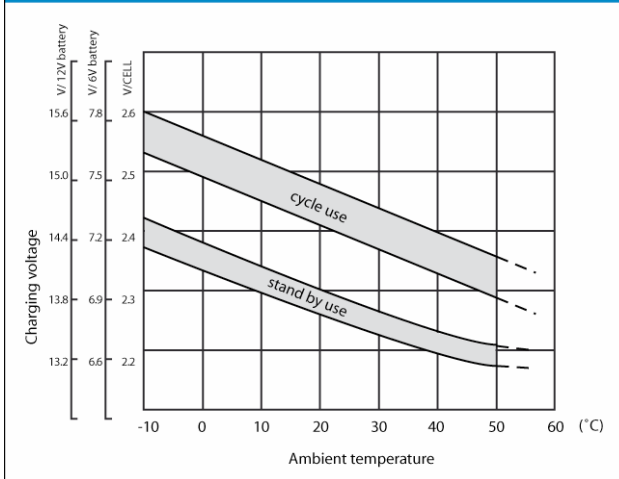

CPC 38-12I

Cyclic battery
Dimensions (mm)

Standard terminal (mm)

| | | |
|--------------------------------|----------------------------|----------------|
| Nominal voltage | 12 V DC | |
| Nominal Capacity (10HR, 20°C): | 38 Ah | |
| Nominal Capacity (20HR, 20°C): | 41,8 Ah | |
| Internal resistance | Approx. 18 m Ω | |
| Maximum charging current | 11,4 A | |
| Maximum discharge current | 513 A (5 sec.) | |
| Operating temperature range | -20°C ~ 50°C | |
| Float use/ cycle use | 13,6 – 13,8V/ 14,5 – 14,9V | |
| Standard terminal | Threaded Insert 6 mm | |
| Housing material | ABS FR GLASS HB | |
| Dimensions | length | 197 mm |
| | width | 165 mm |
| | height | 170 mm (±1 mm) |
| Approx. Weight | 14,5 kg | |
| Packing | 1 pcs/box | |

Charging characteristics

Discharge characteristics curves

Relationship between charging voltage and temperature

Cycle service life in relation to depth and discharge

Models available

| Model | capacity (Ah) | Dimensions (mm) | weight |
|--------------|---------------|--------------------|---------|
| CPC 9 - 12 | 9 | 151 x 65 x 100 | 2.6 kg |
| CPC 10 - 12 | 10 | 151 x 65 x 111 | 3.5 kg |
| CPC 12 - 12 | 12 | 151 x 98 x 101 | 3.7 kg |
| CPC 18 - 12 | 18 | 181,5 x 77 x 167,5 | 6 kg |
| CPC 24 - 12 | 24 | 166,5 x 175 x 125 | 8.9 kg |
| CPC 24 - 12G | 24 | 166,5 x 175 x 125 | 8.9 kg |
| CPC 33 - 12 | 33 | 195 x 130 x 180 | 11.2 kg |
| CPC 38 - 12 | 38 | 197 x 165 x 170 | 14.5 kg |
| CPC 55 - 12 | 55 | 228 x 138 x 208 | 19 kg |
| CPC 60 - 12 | 60 | 278 x 175 x 190 | 21.5 kg |
| CPC 75 - 12 | 75 | 259 x 168 x 208 | 23.3 kg |
| CPC 90 - 12 | 90 | 306 x 173 x 212 | 29 kg |
| CPC 110 - 12 | 110 | 330 x 173 x 220 | 31 kg |
| CPC 120 - 12 | 120 | 410 x 177 x 225 | 35 kg |
| CPC 135 - 12 | 135 | 344 x 171 x 280 | 46,3 kg |
| CPC 150 - 12 | 150 | 485 x 170 x 242 | 43 kg |
| CPC 160 - 12 | 160 | 530 x 209 x 214 | 41 kg |
| CPC 200 - 12 | 200 | 522 x 240 x 224 | 61 kg |