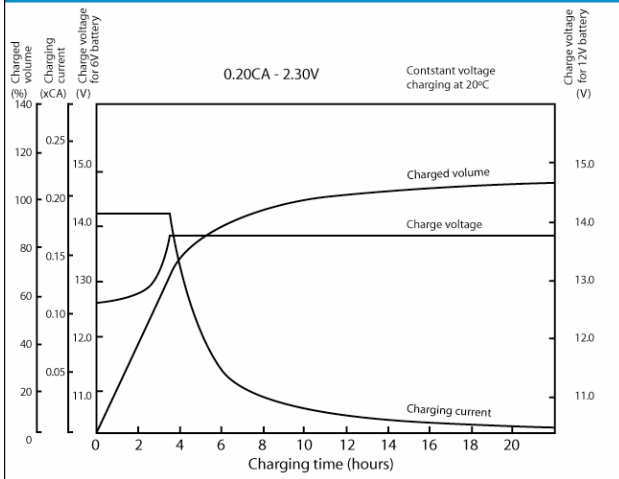

CPC 38-12I

Cyclic battery
Dimensions (mm)

Standard terminal (mm)

| | | |
|--------------------------------|----------------------------|----------------|
| Nominal voltage | 12 V DC | |
| Nominal Capacity (10HR, 20°C): | 38 Ah | |
| Nominal Capacity (20HR, 20°C): | 41,8 Ah | |
| Internal resistance | Approx. 18 m Ω | |
| Maximum charging current | 11,4 A | |
| Maximum discharge current | 513 A (5 sec.) | |
| Operating temperature range | -20°C ~ 50°C | |
| Float use/ cycle use | 13,6 – 13,8V/ 14,5 – 14,9V | |
| Standard terminal | Threaded Insert 6 mm | |
| Housing material | ABS FR GLASS HB | |
| Dimensions | length | 197 mm |
| | width | 165 mm |
| | height | 170 mm (±1 mm) |
| Approx. Weight | 14,5 kg | |
| Packing | 1 pcs/box | |

Charging characteristics

Discharge characteristics curves

Relationship between charging voltage and temperature

Cycle service life in relation to depth and discharge

Models available

| Model | capacity (Ah) | Dimensions (mm) | weight |
|--------------|---------------|--------------------|---------|
| CPC 9 - 12 | 9 | 151 x 65 x 100 | 2.6 kg |
| CPC 10 - 12 | 10 | 151 x 65 x 111 | 3.5 kg |
| CPC 12 - 12 | 12 | 151 x 98 x 101 | 3.7 kg |
| CPC 18 - 12 | 18 | 181,5 x 77 x 167,5 | 6 kg |
| CPC 24 - 12 | 24 | 166,5 x 175 x 125 | 8.9 kg |
| CPC 24 - 12G | 24 | 166,5 x 175 x 125 | 8.9 kg |
| CPC 33 - 12 | 33 | 195 x 130 x 180 | 11.2 kg |
| CPC 38 - 12 | 38 | 197 x 165 x 170 | 14.5 kg |
| CPC 55 - 12 | 55 | 228 x 138 x 208 | 19 kg |
| CPC 60 - 12 | 60 | 278 x 175 x 190 | 21.5 kg |
| CPC 75 - 12 | 75 | 259 x 168 x 208 | 23.3 kg |
| CPC 90 - 12 | 90 | 306 x 173 x 212 | 29 kg |
| CPC 110 - 12 | 110 | 330 x 173 x 220 | 31 kg |
| CPC 120 - 12 | 120 | 410 x 177 x 225 | 35 kg |
| CPC 135 - 12 | 135 | 344 x 171 x 280 | 46,3 kg |
| CPC 150 - 12 | 150 | 485 x 170 x 242 | 43 kg |
| CPC 160 - 12 | 160 | 530 x 209 x 214 | 41 kg |
| CPC 200 - 12 | 200 | 522 x 240 x 224 | 61 kg |